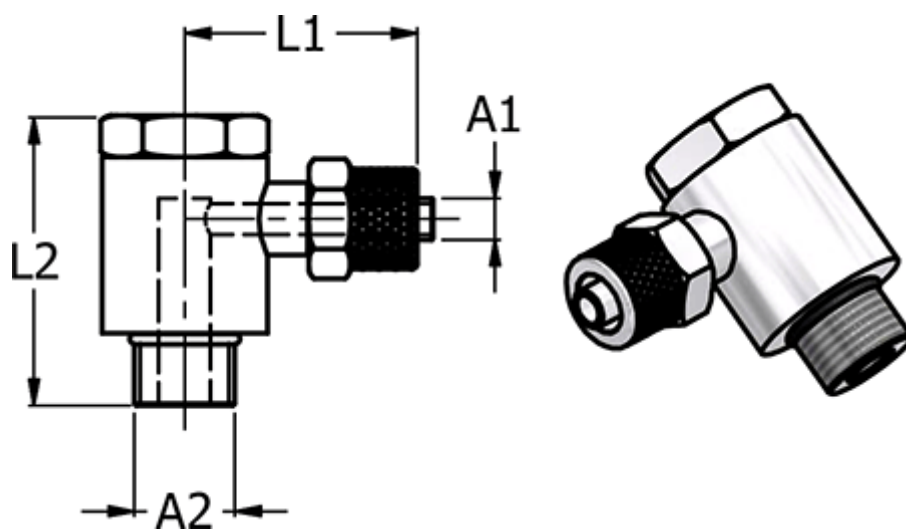

Data Sheet

Article number: 5861361410

Description: Push-on fitting 13.614-10, metal G 1/4"/Ø10/8
Banjovinkel

Measures

= -	NV	= 17
= -	Thread A2	= G 1/4"
= -		
= -		
= -		

Hose diameter A1 = 10/8

L1 = 26.0

L2 = 33.0